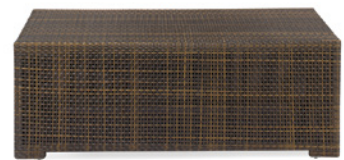

Red Leather
60"W x 24"D x 17"H

EVOKE

Evoke Sofa

Coffee Resin Frame with Tan Cushions
81"W x 35"D x 27"H

Evoke Chair

Coffee Resin Frame with Tan Cushions
33"W x 35"D x 27"H

Evoke Cocktail Table

Coffee Resin Frame
48"W x 24"D x 18"H