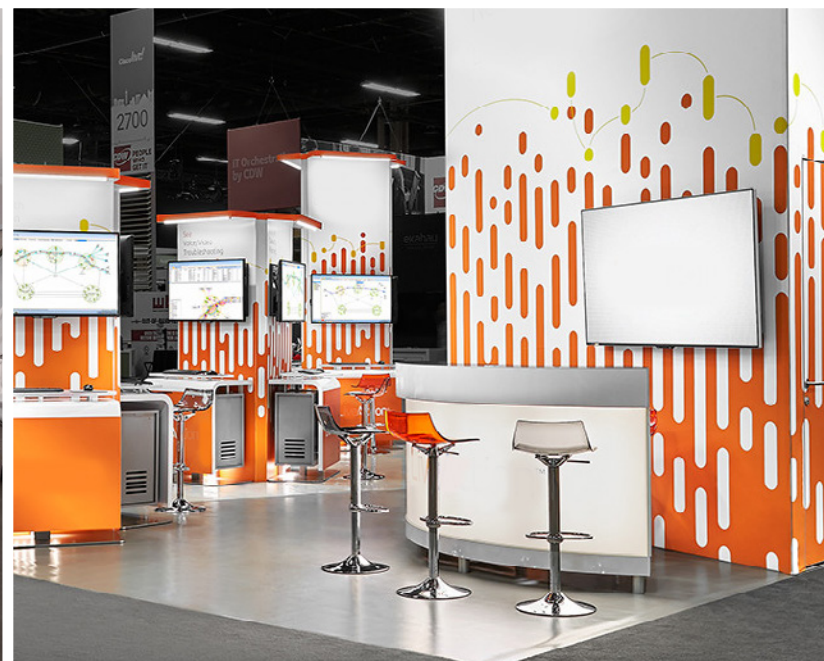

2024
TRADE SHOW
FURNISHINGS
.....
KIT CATALOG

Smith Expo

BLANC

Blanc Sofa
Bright White Leather
75"W x 35"D x 35"H

Blanc Loveseat
Bright White Leather
54"W x 35"D x 35"H

Blanc Chair
Bright White Leather
33"W x 35"D x 35"H